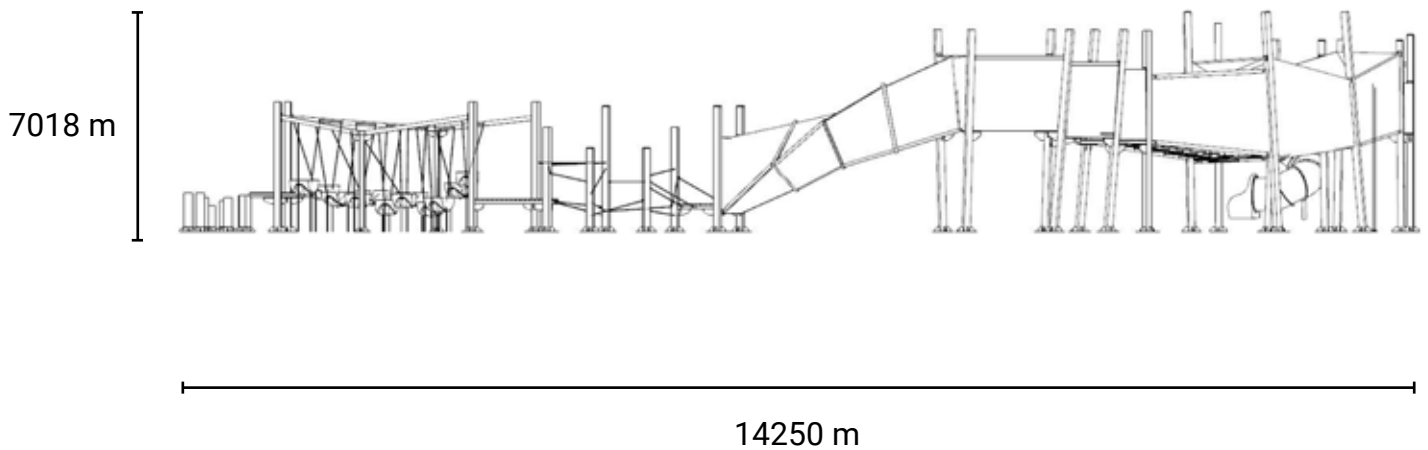

Challenging Obstacles Trail

Product information

Product description

A dynamic play area designed to test agility, balance, and coordination, the Challenging Obstacles Trail mimics the adventurous paths taken by birds navigating rugged terrains. Children can traverse various elements that promote movement, endurance, and imaginative play.

Category	: Thematic
Age group	: 6-12 years old
Product Code	: CV0101SM
Sizes (mm)	: L14250 x H7018 x W5590 m

Subject to change without prior notice.

KINETICS PLAY SDN. BHD. (1223254-U)

Lot 2-44 Jalan SU7, Lion Industrial Park, Persiaran Tengku Ampuan, 40300 Shah Alam, Selangor, Malaysia.
Tel: +603-5888 9104 Email: info@kineticsplay.com Web: www.kineticsplay.com