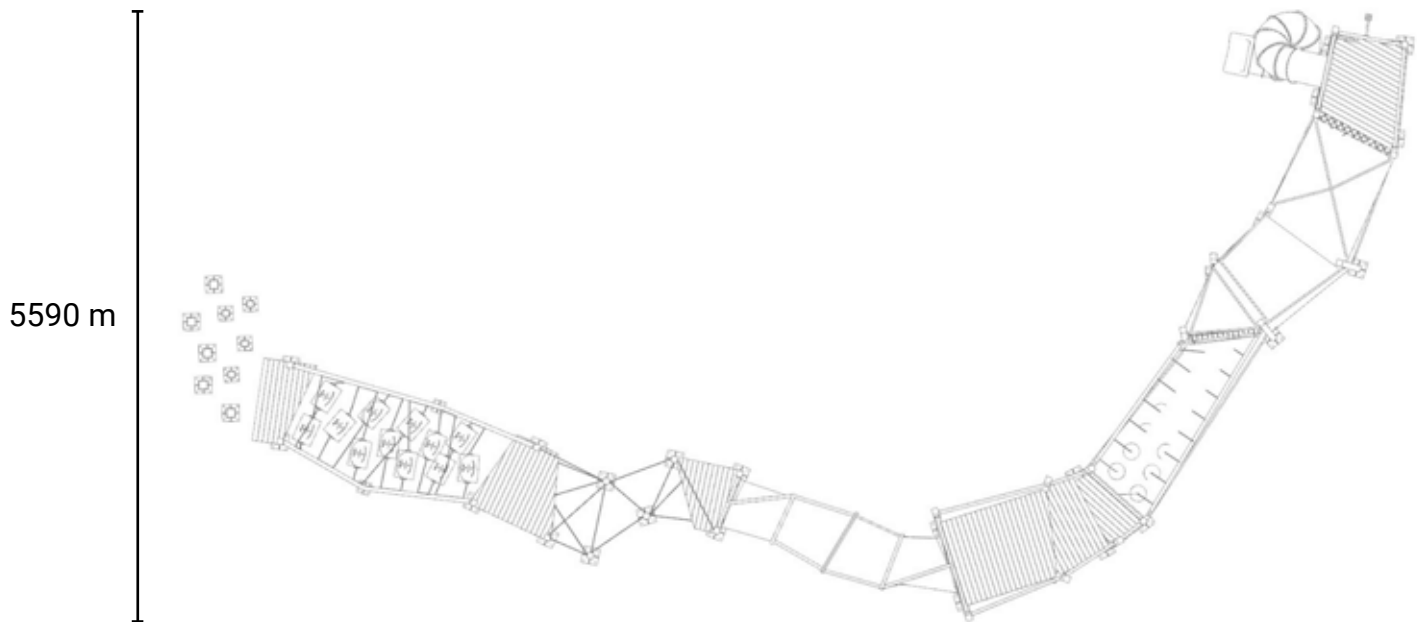

Challenging Obstacles Trail

Product information

Product description

A dynamic play area designed to test agility, balance, and coordination, the Challenging Obstacles Trail mimics the adventurous paths taken by birds navigating rugged terrains. Children can traverse various elements that promote movement, endurance, and imaginative play.

Category	: Thematic
Age group	: 6-12 years old
Product Code	: CV0101SM
Sizes (mm)	: L14250 x H7018 x W5590 m

Subject to change without prior notice.

KINETICS PLAY SDN. BHD. (1223254-U)

Lot 2-44 Jalan SU7, Lion Industrial Park, Persiaran Tengku Ampuan, 40300 Shah Alam, Selangor, Malaysia.
Tel: +603-5888 9104 Email: info@kineticsplay.com Web: www.kineticsplay.com