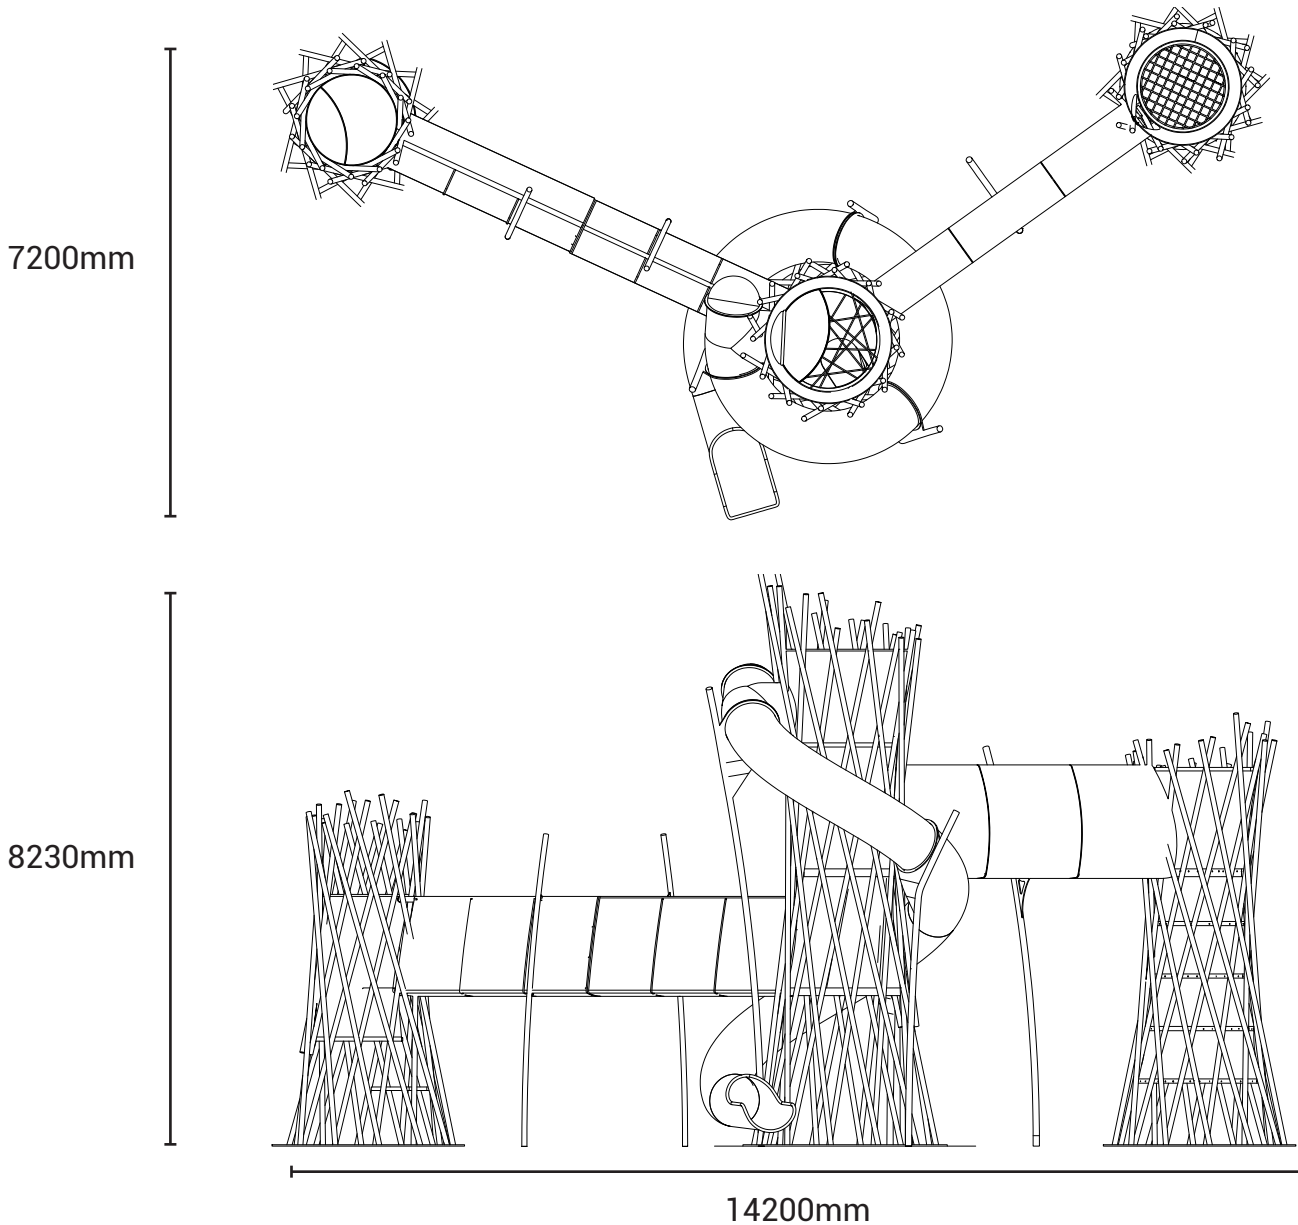

Subject to change without prior notice

Kinetics Play Sdn Bhd

Lot 2-44 Jalan SU7, Lion Industrial Park, Persiaran Tengku Ampuan, 40300 Shah Alam, Selangor, Malaysia.

Tel: +603-5888 9104

Email: info@kineticsplay.com

Web: www.kineticsplay.com