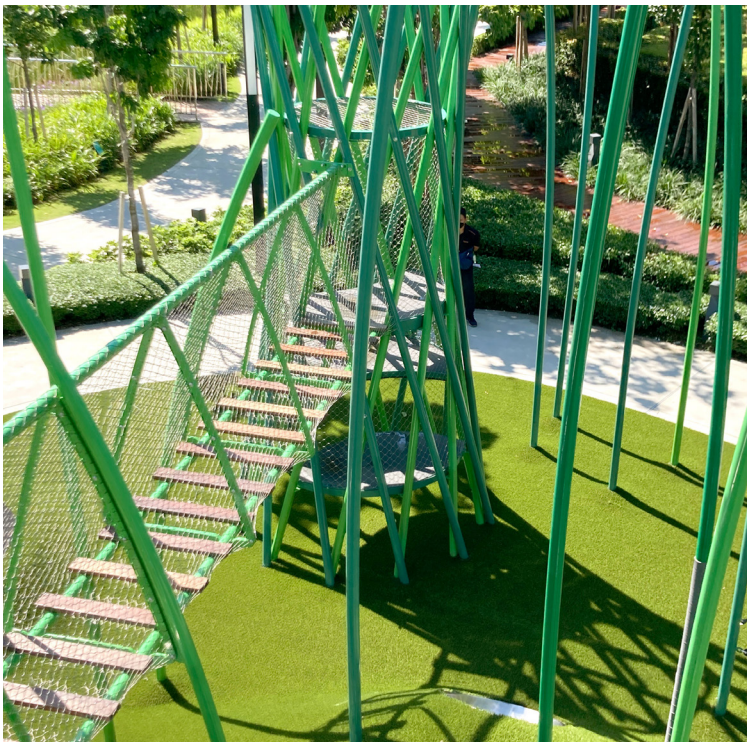

Twisted Bamboo Towers

Product information

Product description

This play structure is inspired by the bamboo forest with its majestic green posts weaving high into the sky. This tower combines the bamboo posts with a variety of play elements. Various rope and net constructions are suspended between the posts.

The combination of shapes laid out over a large open space creates an adventure-filled landscape for the kids to explore.

Category	: Thematic Playground
Age group	: 6+ years old
Product Code	: SM0004
Sizes (mm)	: L14200 x H8230 x W7200 mm