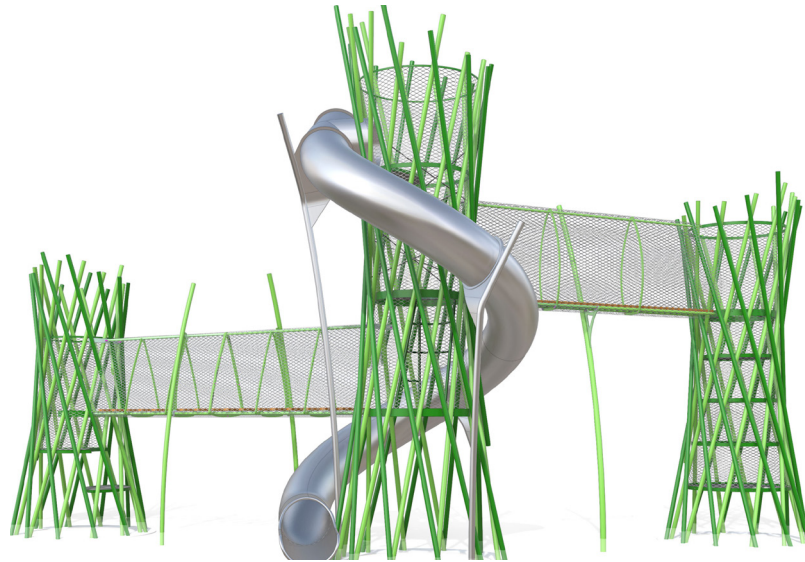

Subject to change without prior notice

Kinetics Play Sdn Bhd

Lot 2-44 Jalan SU7, Lion Industrial Park, Persiaran Tengku Ampuan, 40300 Shah Alam, Selangor, Malaysia.

Tel: +603-5888 9104

Email: info@kineticsplay.com

Web: www.kineticsplay.com