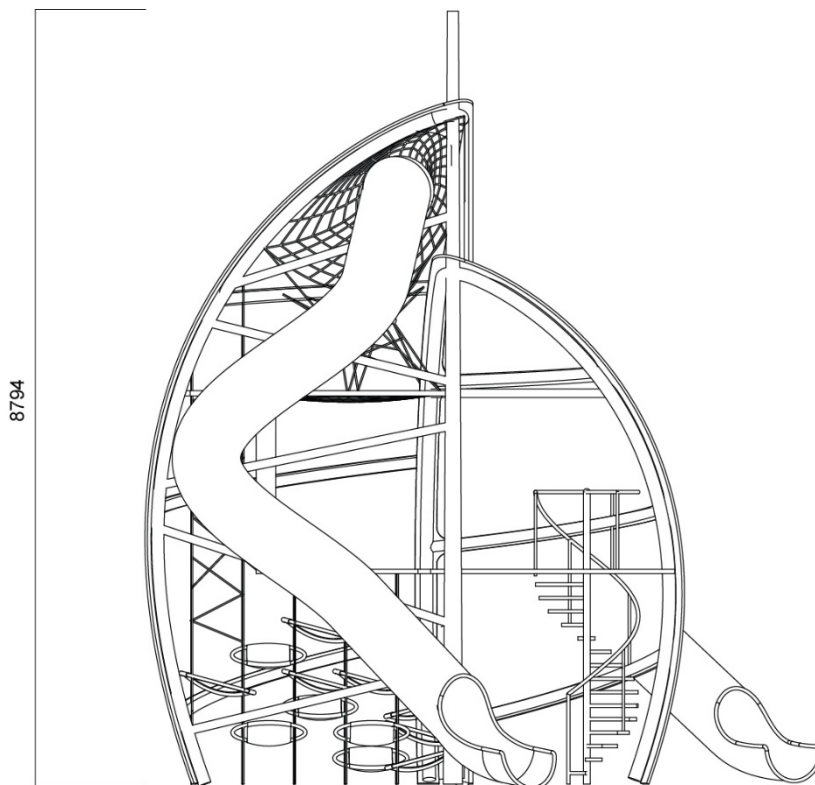

8794

We will continue to make product improvement and reserve the right to change design specifications for safety and product enhancement purposes.

Kinetics Play Sdn Bhd

Lot 2-44 Jalan SU7, Lion Industrial Park, Persiaran Tengku Ampuan, 40300 Shah Alam, Selangor, Malaysia.

Tel: +603-5888 9104

Email: info@kineticsplay.com

Web: www.kineticsplay.com