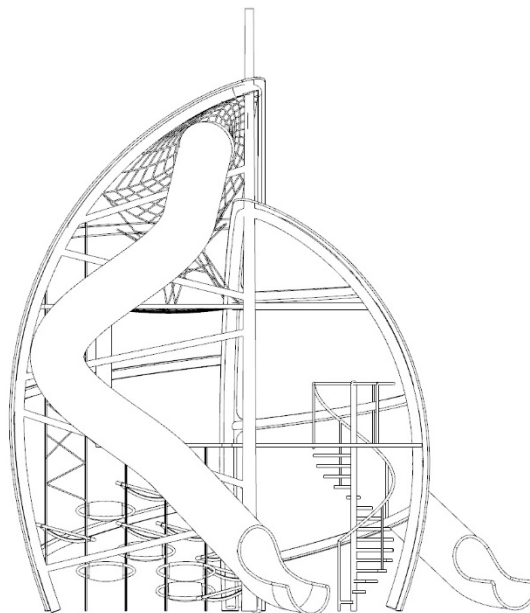

The Sail

Product Information

Product Description

Inspired by sailboat with its significant sail. It retains the sleek and modern characteristics incorporating into a desired play structure for the children. The diverse climbing play features allow physical challenge that supports cross-coordination and strength to reach the top.

Category	: Thematic
Age group	: 6-12 yrs old
Sizes (mm)	: 7906L x 6832W x 4974H
Maximum users:	: 25 users

We will continue to make product improvement and reserve the right to change design specifications for safety and product enhancement purposes.