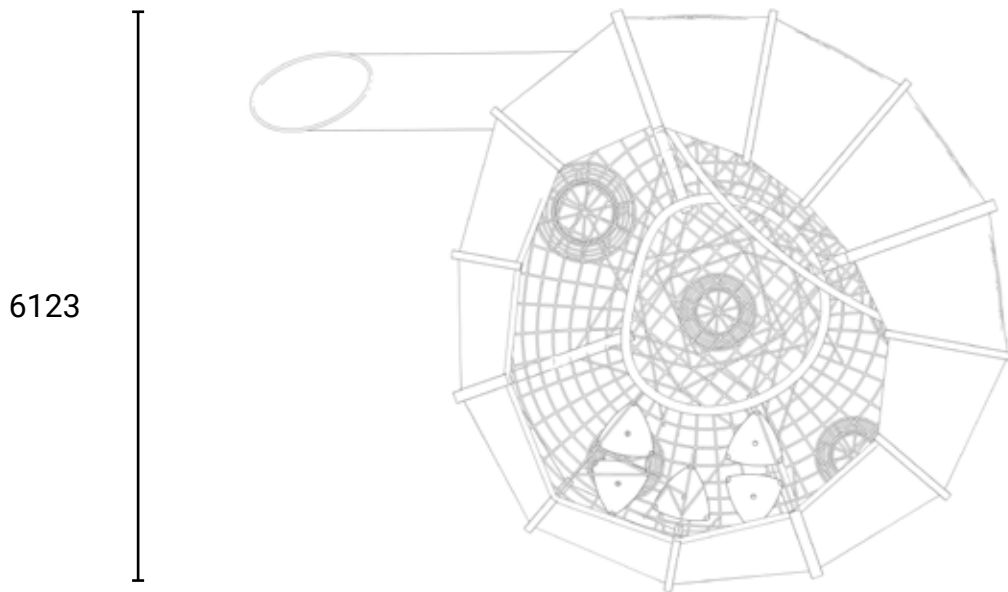

Subject to change without prior notice.

KINETICS PLAY SDN. BHD. (1223254-U)

Lot 2-44 Jalan SU7, Lion Industrial Park, Persiaran Tengku Ampuan, 40300 Shah Alam, Selangor, Malaysia.
Tel: +603-5888 9104   Email: info@kineticsplay.com   Web: www.kineticsplay.com