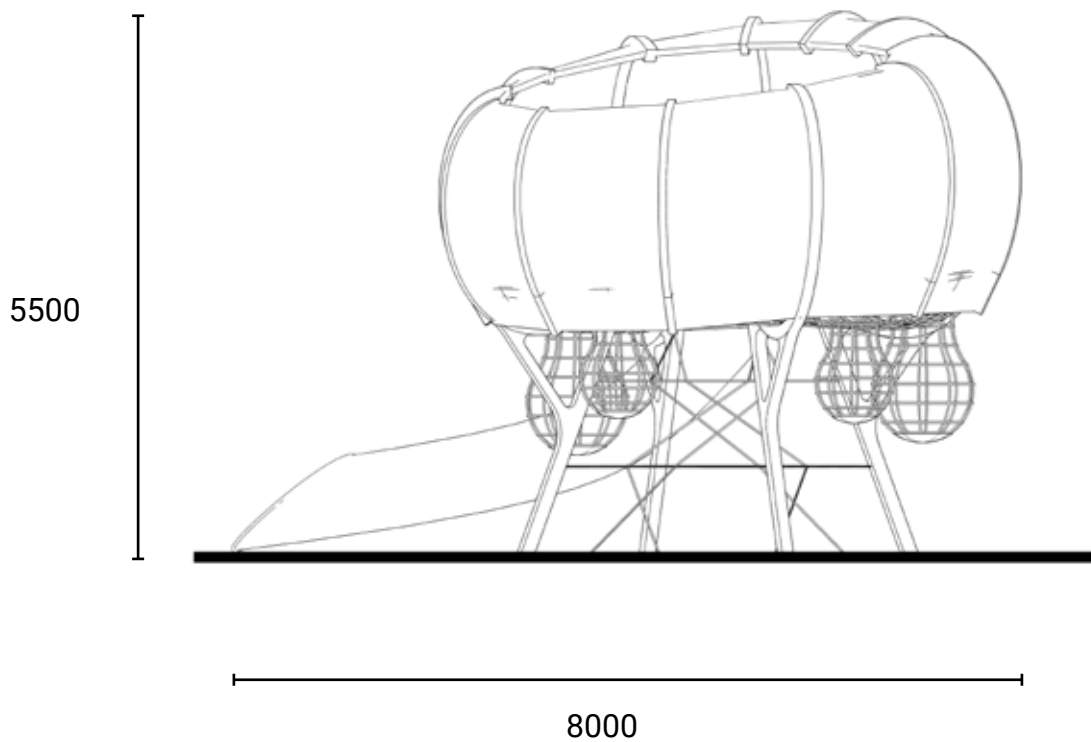

Subject to change without prior notice.

KINETICS PLAY SDN. BHD. (1223254-U)

Lot 2-44 Jalan SU7, Lion Industrial Park, Persiaran Tengku Ampuan, 40300 Shah Alam, Selangor, Malaysia.
Tel: +603-5888 9104   Email: info@kineticsplay.com   Web: www.kineticsplay.com