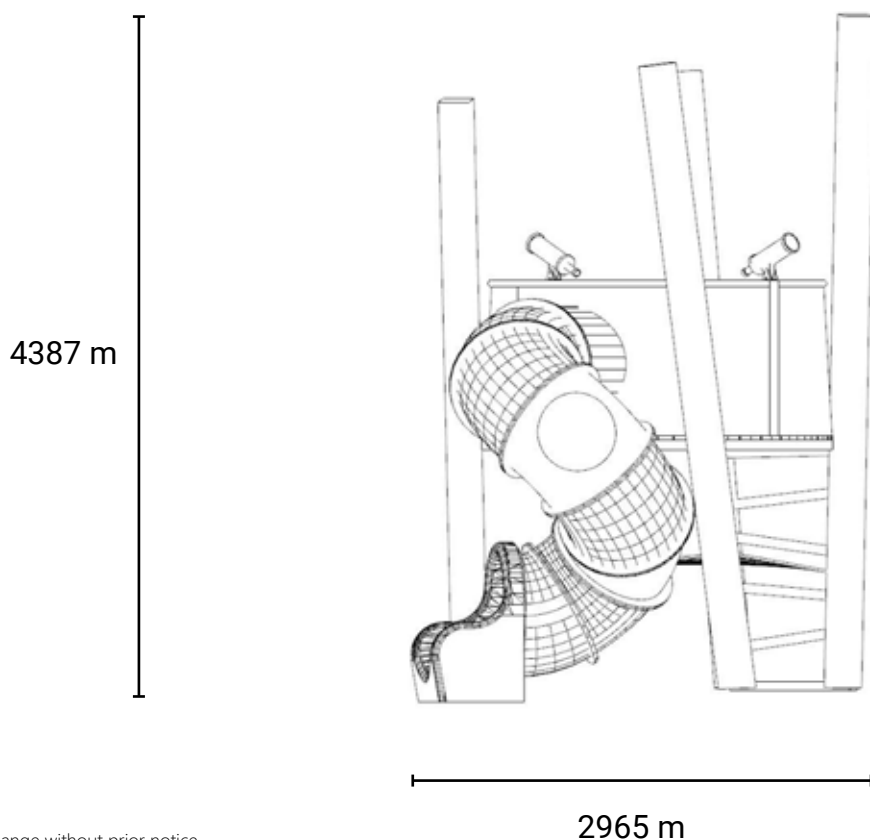

Small Play Tower

Product information

Product description

A smaller yet equally engaging structure, the Small Play Tower offers younger children an opportunity to climb, slide, and explore within a safe and accessible environment.

Category	: Thematic
Age group	: 6-12 years old
Product Code	: CV0101SM
Sizes (mm)	: L3867 x H4387 x W2965 m

Subject to change without prior notice.

KINETICS PLAY SDN. BHD. (1223254-U)

Lot 2-44 Jalan SU7, Lion Industrial Park, Persiaran Tengku Ampuan, 40300 Shah Alam, Selangor, Malaysia.
 Tel: +603-5888 9104 Email: info@kineticsplay.com Web: www.kineticsplay.com