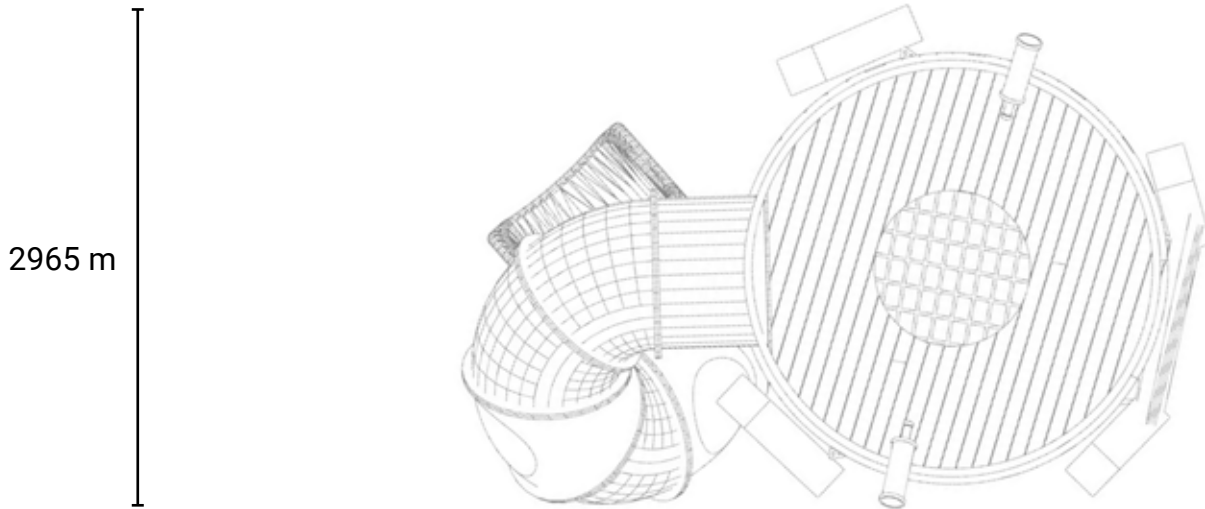

Small Play Tower

Product information

Product description

A smaller yet equally engaging structure, the Small Play Tower offers younger children an opportunity to climb, slide, and explore within a safe and accessible environment.

Category	: Thematic
Age group	: 6-12 years old
Product Code	: CV0101SM
Sizes (mm)	: L3867 x H4387 x W2965 m

Subject to change without prior notice.

KINETICS PLAY SDN. BHD. (1223254-U)

Lot 2-44 Jalan SU7, Lion Industrial Park, Persiaran Tengku Ampuan, 40300 Shah Alam, Selangor, Malaysia.
 Tel: +603-5888 9104 Email: info@kineticsplay.com Web: www.kineticsplay.com