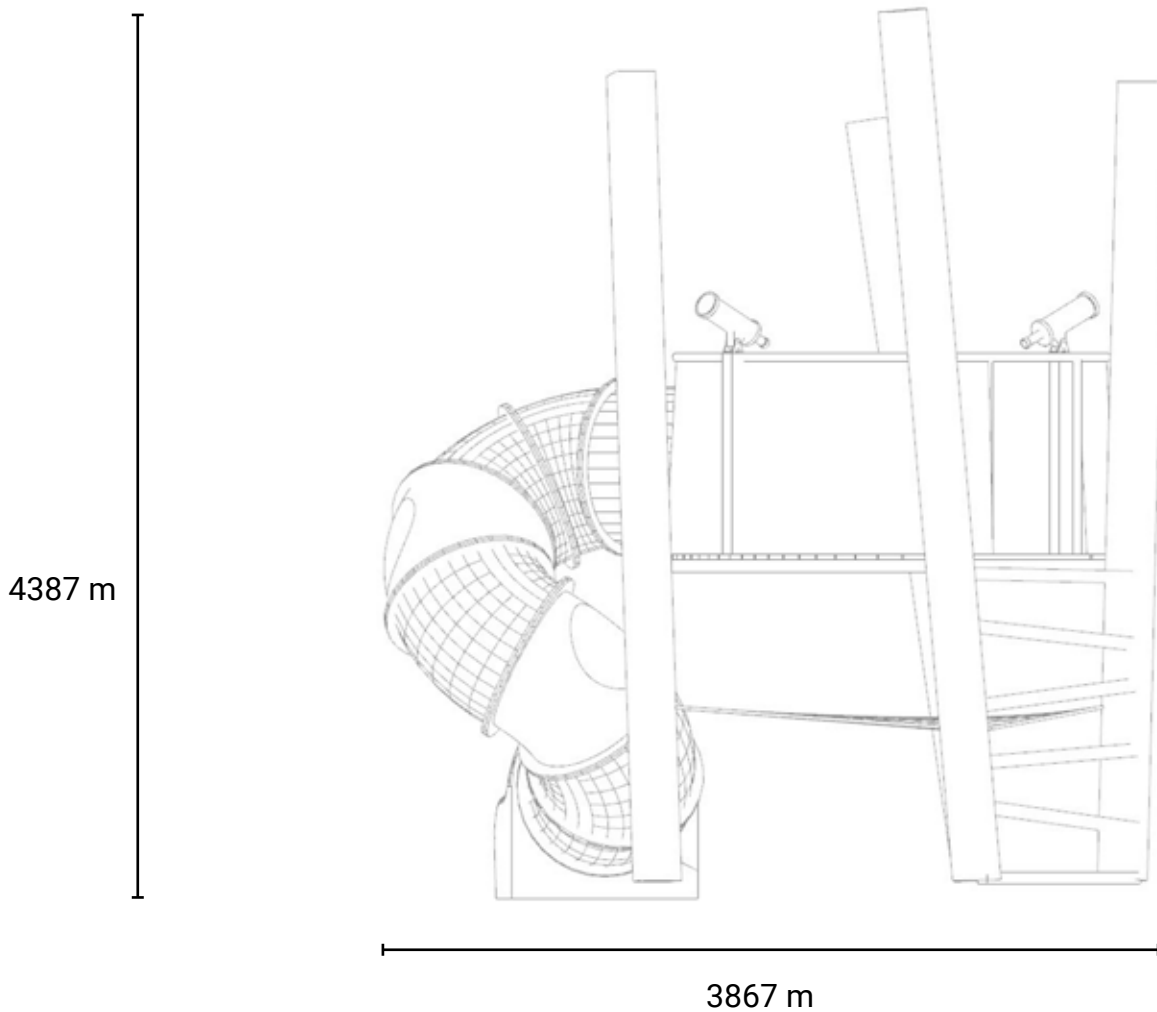

Small Play Tower

Product information

Product description

A smaller yet equally engaging structure, the Small Play Tower offers younger children an opportunity to climb, slide, and explore within a safe and accessible environment.

Category	: Thematic
Age group	: 6-12 years old
Product Code	: CV0101SM
Sizes (mm)	: L3867 x H4387 x W2965 m

Subject to change without prior notice.

KINETICS PLAY SDN. BHD. (1223254-U)

Lot 2-44 Jalan SU7, Lion Industrial Park, Persiaran Tengku Ampuan, 40300 Shah Alam, Selangor, Malaysia.
 Tel: +603-5888 9104 Email: info@kineticsplay.com Web: www.kineticsplay.com