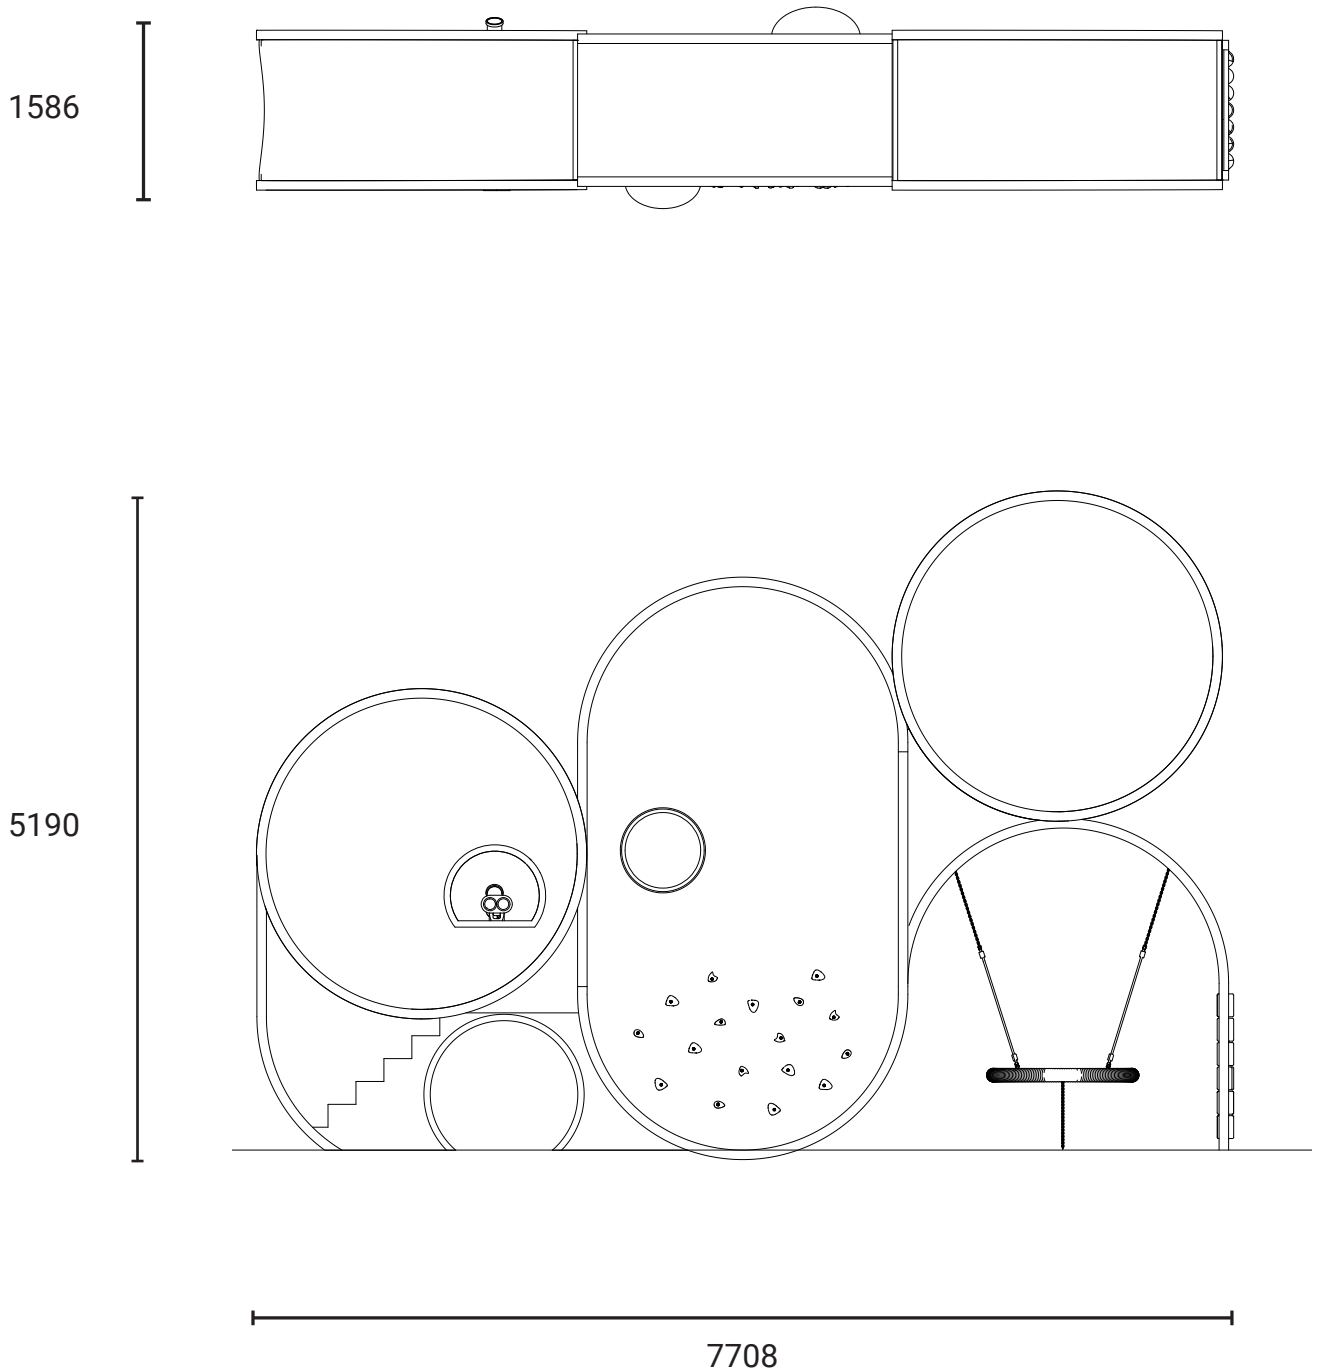

PlaySpire Mini

Product information

Product description

PlaySpire Mini is a vertical play structure designed for toddlers aged 2-5. Featuring spinning walls, hammocks, tunnels, and explorer bubbles, it encourages climbing, balance, and imaginative play while maximizing space for social interaction and sensory fun.

Category	: Vertical Playground
Age group	: 2-5 years old
Product Code	: SM772_08.06.01
Sizes (mm)	: L7690 x H6010 x W1300 mm

Subject to change without prior notice.

KINETICS PLAY SDN. BHD. (1223254-U)

Lot 2-44 Jalan SU7, Lion Industrial Park, Persiaran Tengku Ampuan, 40300 Shah Alam, Selangor, Malaysia.
Tel: +603-5888 9104 Email: info@kineticsplay.com Web: www.kineticsplay.com